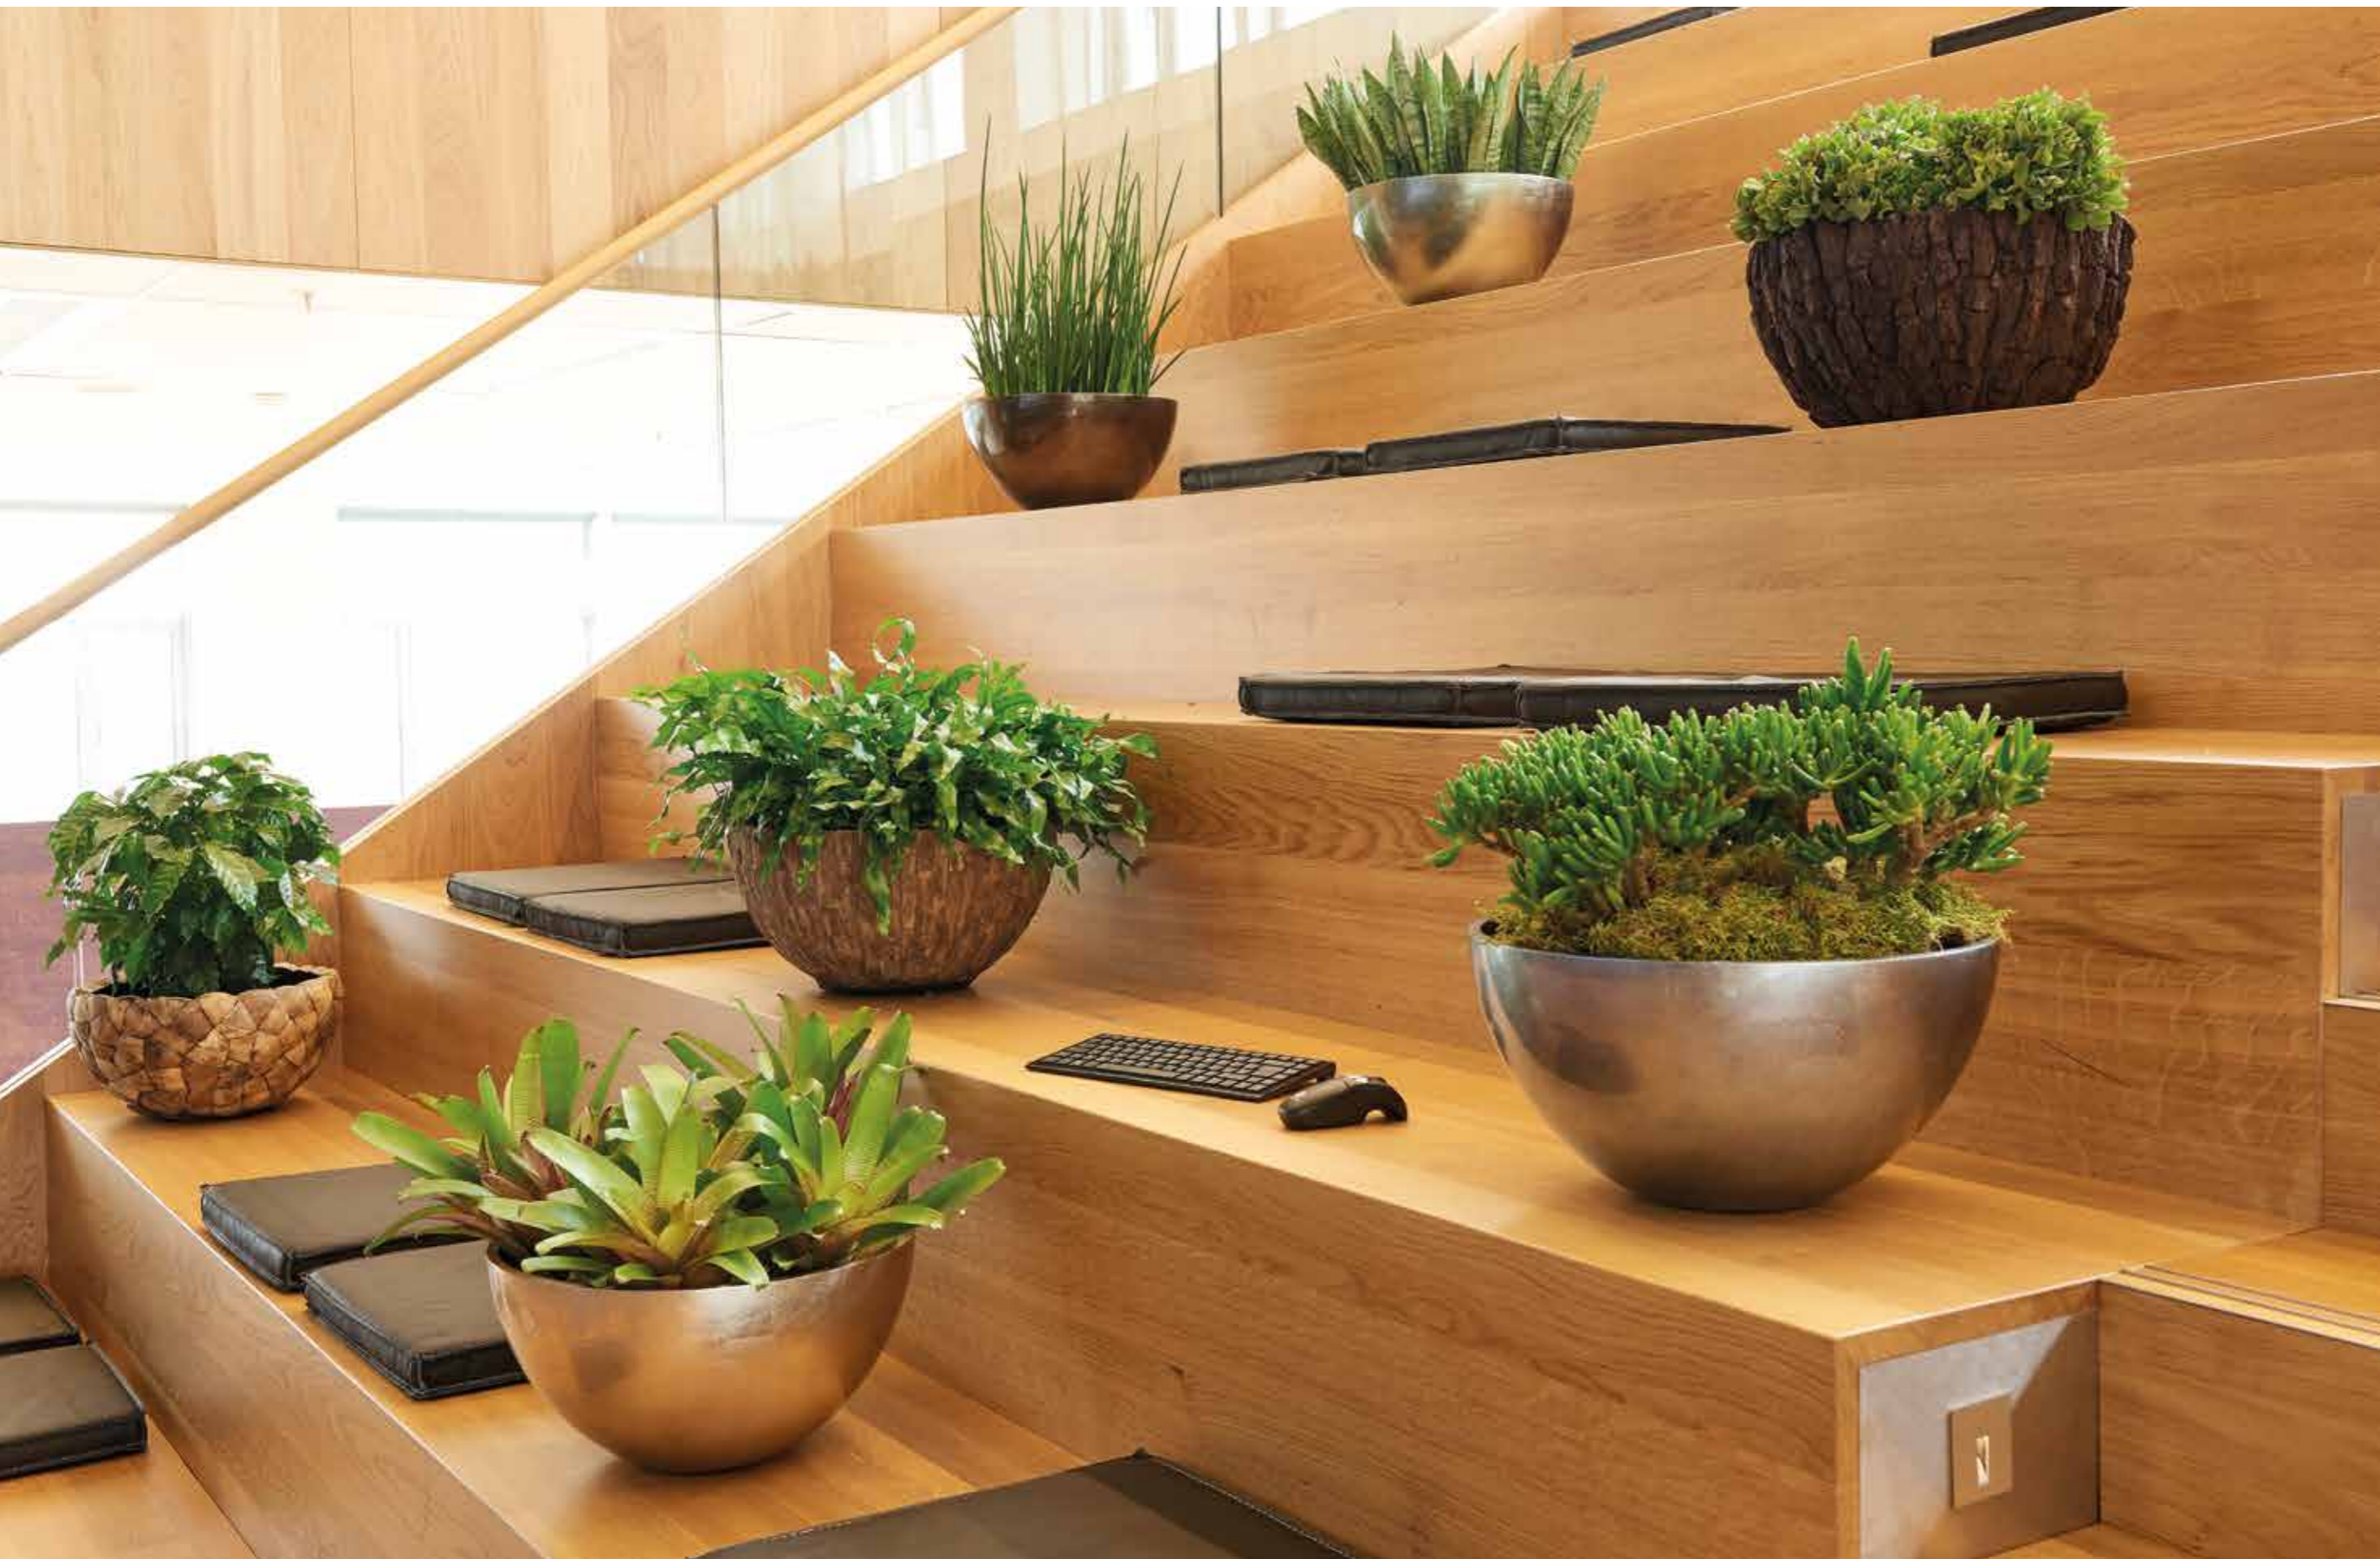

Palma Bowl ø43x22

Bosco Bowl ø43x22 Coconut | Cemani | Bark
Vita Bowl ø43x22 Light Gold | Bronze | Medium Silver | Carbon