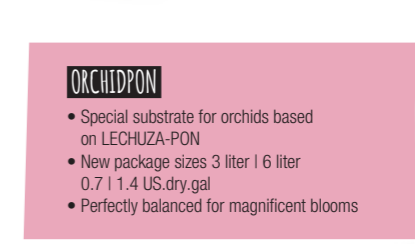

ORCHIDPON

- Special substrate for orchids based on LECHUZA-PON
- New package sizes 3 liter | 6 liter 0.7 | 1.4 US.dry.gal
- Perfectly balanced for magnificent blooms

NEW FOR 2022