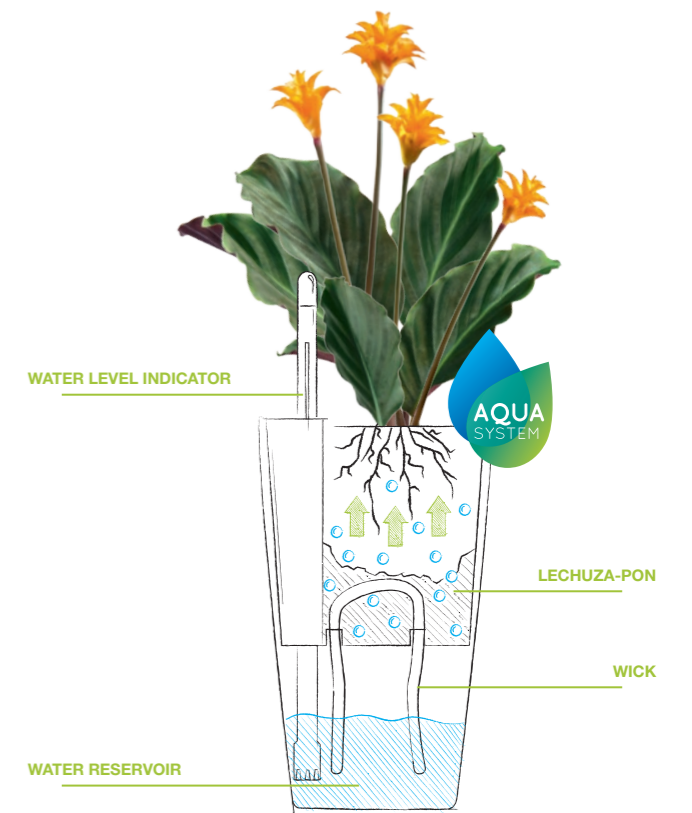

THE LECHUZA PRINCIPLE

PROFESSIONAL WATERING FOR EVERY TYPE OF PLANT

Plant care can be a challenge because every plant has unique requirements in terms of its location and watering needs. LECHUZA makes watering easy!

The classic self watering system is used for larger LECHUZA planters. It includes the planter, a planter liner or separator, and the components of the irrigation set: the supply shaft, water level indicator, and LECHUZA-PON as a drainage layer. A drain plug prevents waterlogging when used outdoors.

WATER ONCE, THEN SIT BACK AND RELAX!

LECHUZA has developed an intelligent self watering system inspired by nature that creates the optimal conditions for plant growth and keeps care to a minimum. Get magnificent blossoms and lush foliage even without a green thumb thanks to LECHUZA's unique principle.

WICK SYSTEM

This self watering system uses an absorbent wick to transport water and nutrients to the root of the plant. The wick system is exclusively planted with LECHUZA-PON to ensure optimal capillary action and good root aeration. Simply fill the water reservoir and the plant receives all the moisture it needs. The water level indicator reliably shows when it is time to refill the reservoir. Table planters with a wick watering system are available as an All-in-One Set with enough LECHUZA-PON for a complete planting.