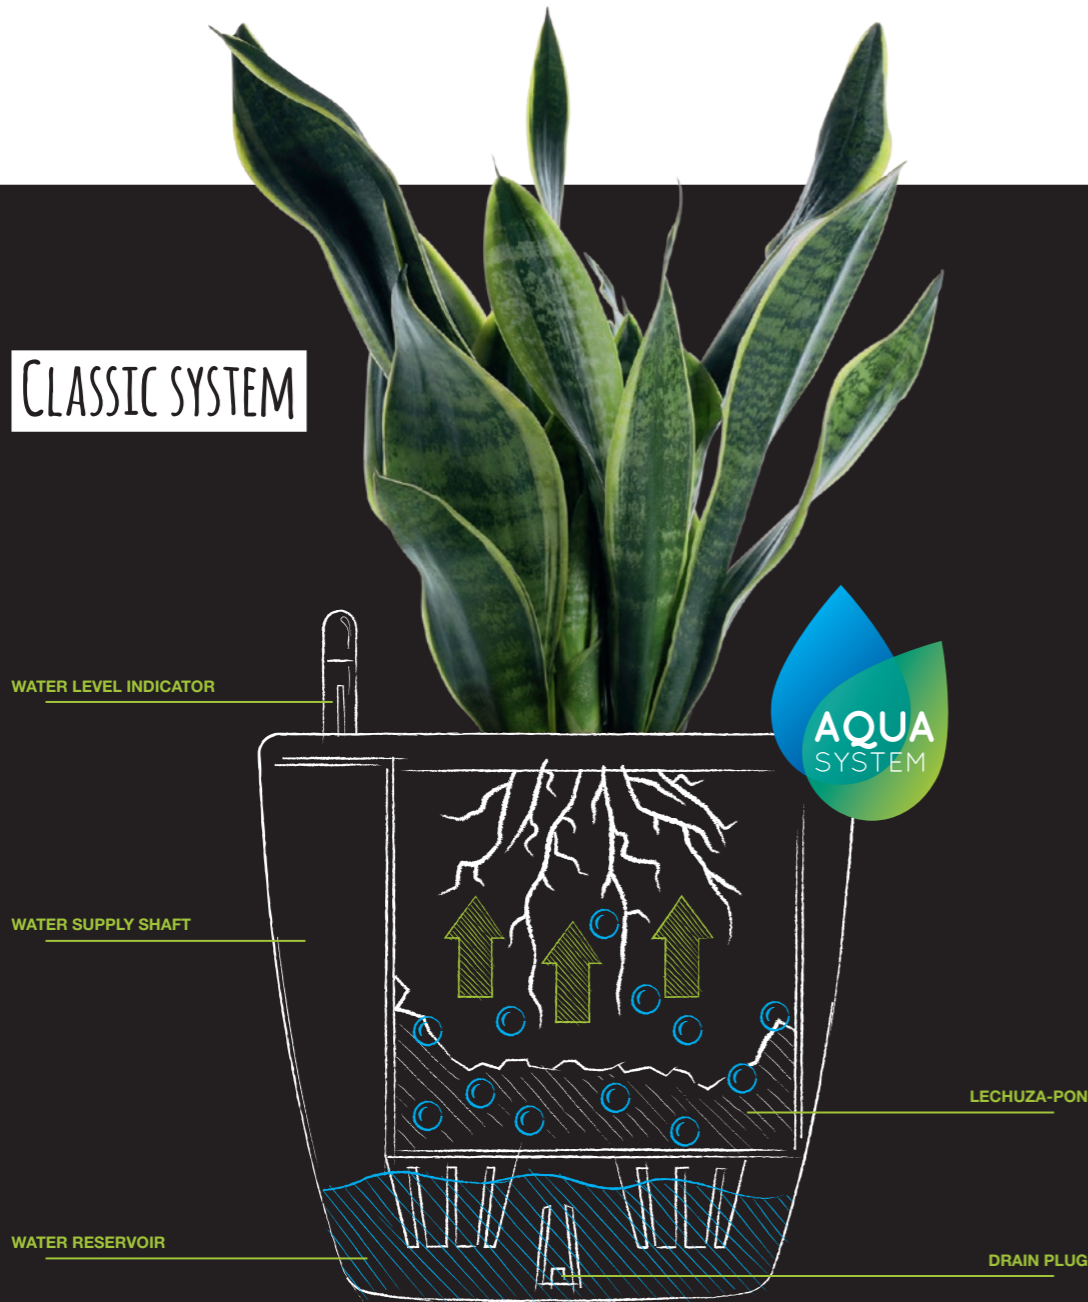

THE LECHUZA PRINCIPLE

PROFESSIONAL WATERING FOR EVERY TYPE OF PLANT

Plant care can be a challenge because every plant has unique requirements in terms of its location and watering needs. LECHUZA makes watering easy!

The classic self watering system is used for larger LECHUZA planters. It includes the planter, a planter liner or separator, and the components of the irrigation set: the supply shaft, water level indicator, and LECHUZA-PON as a drainage layer. A drain plug prevents waterlogging when used outdoors.

WATER ONCE, THEN SIT BACK AND RELAX!

LECHUZA has developed an intelligent self watering system inspired by nature that creates the optimal conditions for plant growth and keeps care to a minimum. Get magnificent blossoms and lush foliage even without a green thumb thanks to LECHUZA's unique principle.