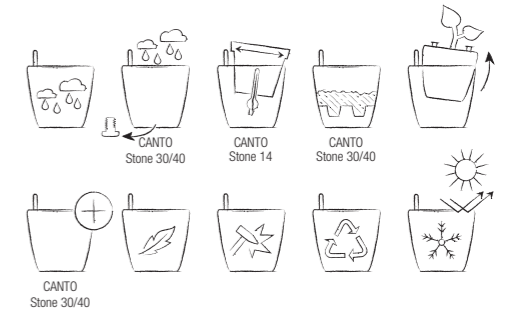

ADVANTAGES

TECHNICAL DETAILS

- **CANTO Stone 14**
  14 × 14 × 13.5 cm / 0.4 l water reservoir
  5.5 × 5.5 × 5.5 inch / 0.1 US.liq.gal water reservoir
- **CANTO Stone 30 low**
  30 × 30 × 30 cm / 3 l water reservoir / 12 l plant volume
  12 × 12 × 12 inch / 0.8 US.liq.gal water reservoir / 2.7 US.dry.gal plant volume
- **CANTO Stone 30 high**
  30 × 30 × 56 cm / 3 l water reservoir / 12 l plant volume
  12 × 12 × 22 inch / 0.8 US.liq.gal water reservoir / 2.7 US.dry.gal plant volume
- **CANTO Stone 40 low**
  40 × 40 × 40 cm / 7 l water reservoir / 29 l plant volume
  15.5 × 15.5 × 15.5 inch / 1.8 US.liq.gal water reservoir / 6.5 US.dry.gal plant volume
- **CANTO Stone 40 high**
  40 × 40 × 76 cm / 7 l water reservoir / 29 l plant volume
  15.5 × 15.5 × 30 inch / 1.8 US.liq.gal water reservoir / 6.5 US.dry.gal plant volume

See p. 153-154 for more technical details

AVAILABLE COLORS

- stone gray
- graphite black
- sand beige
- quartz white

ALL-IN-ONE SET

CANTO Stone 14

Planter + planter liner + stick