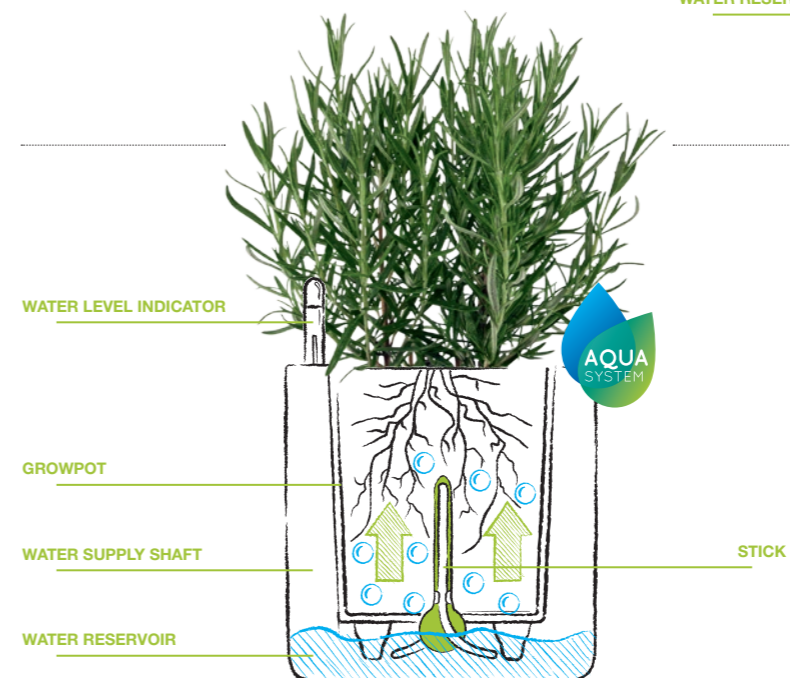

THE LECHUZA PRINCIPLE

PROFESSIONAL WATERING FOR EVERY TYPE OF PLANT

Plant care can be a challenge because every plant has unique requirements in terms of its location and watering needs. LECHUZA makes watering easy!

The classic self watering system is used for larger LECHUZA planters. It includes the planter, a planter liner or separator, and the components of the irrigation set: the supply shaft, water level indicator, and LECHUZA-PON as a drainage layer. A drain plug prevents waterlogging when used outdoors.

WATER ONCE, THEN SIT BACK AND RELAX!

LECHUZA has developed an intelligent self watering system inspired by nature that creates the optimal conditions for plant growth and keeps care to a minimum. Get magnificent blossoms and lush foliage even without a green thumb thanks to LECHUZA's unique principle.

WICK SYSTEM

This self watering system uses an absorbent wick to transport water and nutrients to the root of the plant. The wick system is exclusively planted with LECHUZA-PON to ensure optimal capillary action and good root aeration. Simply fill the water reservoir and the plant receives all the moisture it needs. The water level indicator reliably shows when it is time to refill the reservoir. Table planters with a wick watering system are available as an All-in-One Set with enough LECHUZA-PON for a complete planting.