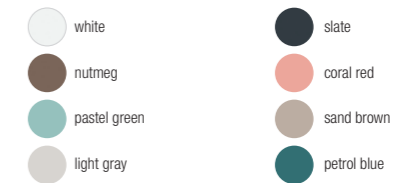

AVAILABLE COLORS