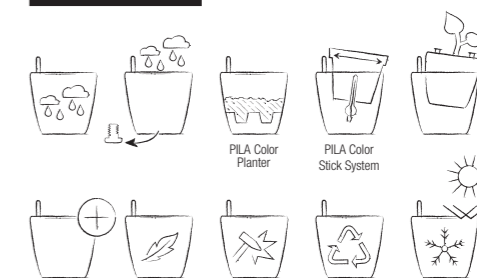

ADVANTAGES

TECHNICAL DETAILS

PILA Color Planter
35 × 35 × 32.5 cm / 3.9 l water reservoir / 14.5 l plant volume
14 × 14 × 13 inch / 1 US.liq.gal water reservoir / 3.3 US.dry.gal plant volume

PILA Color Stick System
35 × 35 × 16.5 cm / 2.4 l water reservoir
14 × 14 × 6.5 inch / 0.6 US.liq.gal water reservoir

PILA Color Storage
35 × 35 × 32.5 cm / 28.6 l storage space
14 × 14 × 13 inch / 7.5 US.liq.gal storage space

See p. 174-175 for more technical details