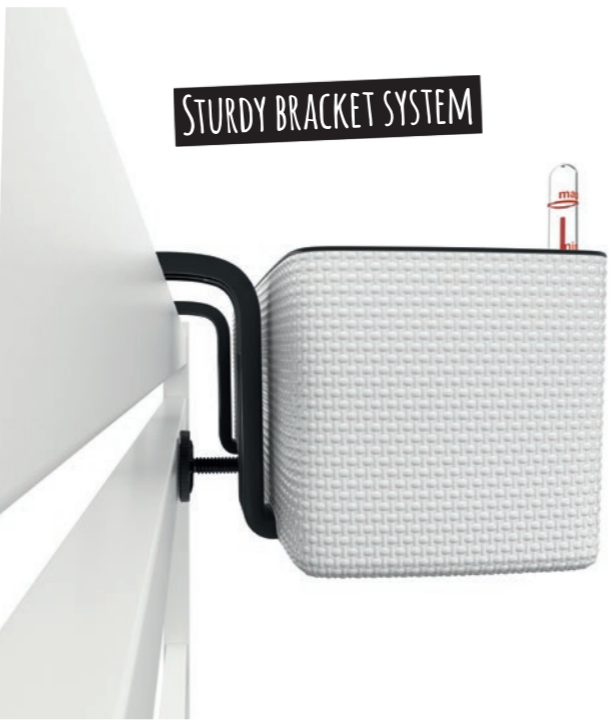

STURDY BRACKET SYSTEM

SIMPLE ASSEMBLY

CUBE Color Triple

CUBE Color Triple has space for up to three plants: Simply insert the watering sticks into the grow pots, place them in the planter, and attach CUBE Color Triple to your railing in just a few easy steps. Urban gardening made easy! Sturdy brackets and a rain overflow function make CUBE Color Triple the perfect mini herb garden on small balconies.