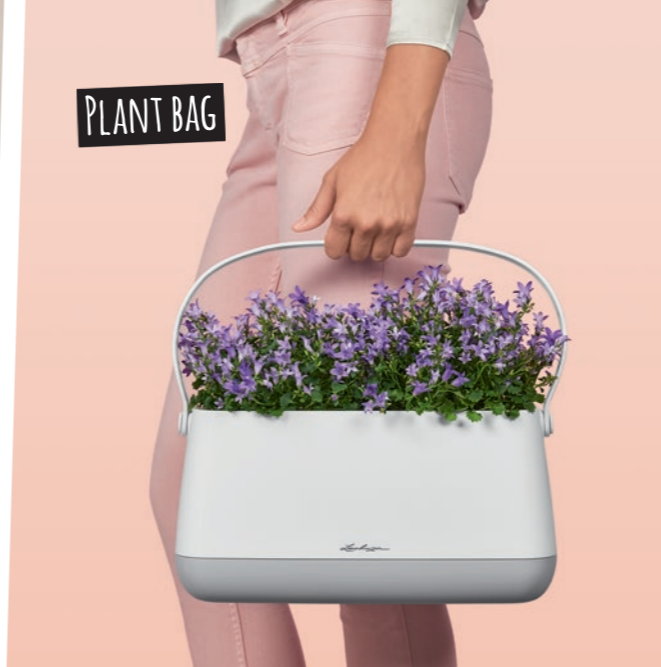

ALL-IN-ONE SET

Planter + stick

ACCESSORIES: PLANT SET

Plant plate + seeds

* macramé plant hanger sold separately

IT PIECES FOR YOUNG LIVING: OUR YULA COLLECTION
 COMBINES HIP DESIGN AND TRENDY COLORS WITH PRACTICAL
 MATCHING ACCESSORIES.

PLANT BAG

COORDINATED DESIGN

VERSATILE USE

YULA Flower YULA Planter YULA Plant Bag

Young, individualistic, trendy! Our YULA Collection has everything you need for modern living, including a chic vase, practical watering can, and trendy macrame plant hanger.