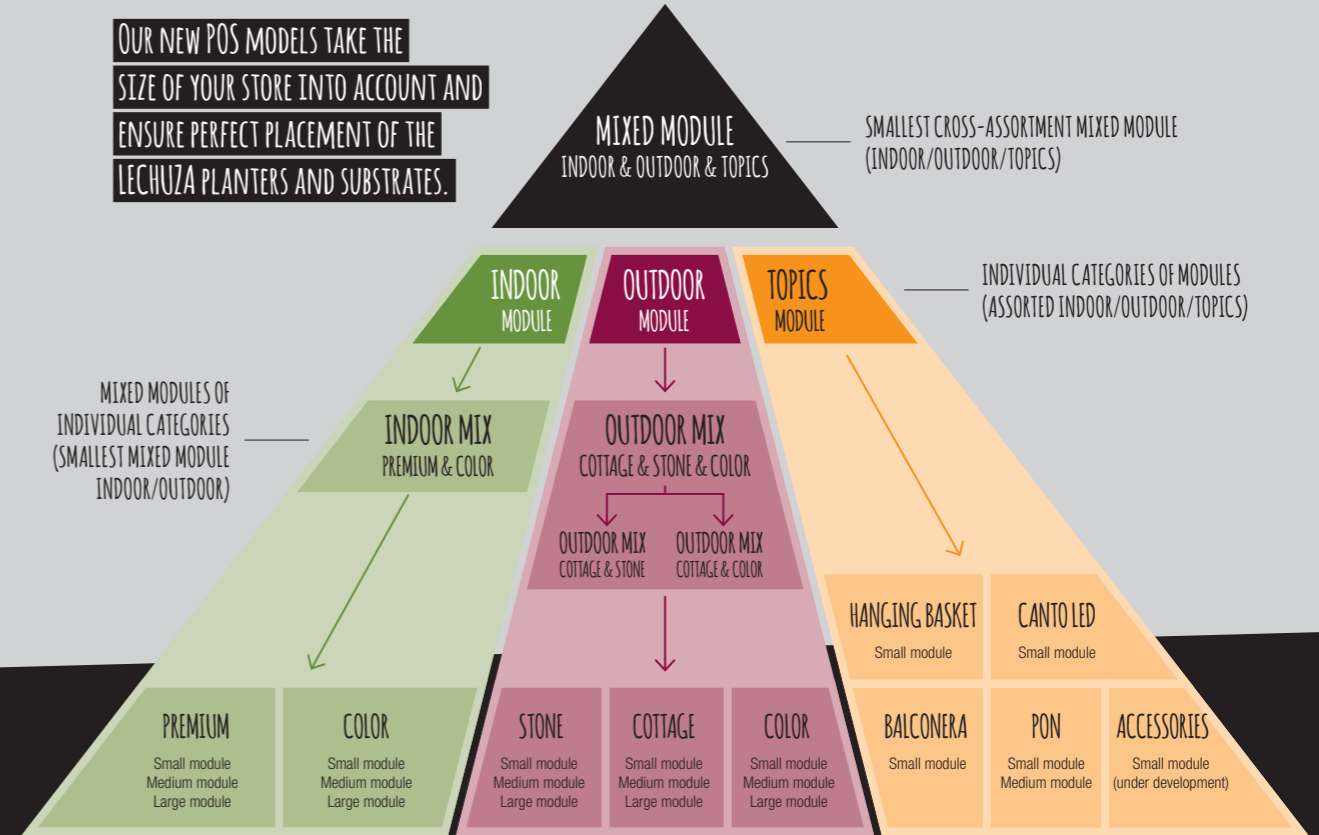

Lechuza®

THE ORIGINAL 

DISCOVER

THE SECRET TO BEAUTIFUL PLANTS

RETAILER CATALOG

WHAT'S THE SECRET TO BEAUTIFUL PLANTS? LECHUZA!

You've probably already seen these beautifully-shaped planters that provide the perfect home to grow and thrive for everything from small indoor plants to large palms. It's LECHUZA! For over 20 years, our passion has been focused on one thing: award-winning designer planters for every furnishing style that not only look fabulous, but also promote magnificent growth. Our original LECHUZA self watering system follows the example set by nature and is designed to supply plants with water according to their own needs. In combination with our LECHUZA plant substrates, plants always get the nutrients they need for optimal growth. Luscious green without all the work – discover the LECHUZA principle!

CHOOSE LECHUZA – P. 14

LECHUZA QUALITY P. 16

CARING FOR THE ENVIRONMENT P. 20

THE LECHUZA LOOK P. 18

LECHUZA AT THE POS P. 20

INDOOR PRODUCT OVERVIEW P. 24

OUTDOOR PRODUCT OVERVIEW P. 26

TABLE PLANTERS – P. 30

PLEASE CHECK WITH YOUR CONTACT PERSON AT LECHUZA TO CONFIRM WHETHER THIS IS AVAILABLE FOR YOUR REGION.

Your benefits at a glance:

- Sales-optimized shelf modules
- Presentation-ready displays
- Comprehensive guidance for sales support
- Promotional materials for direct customer information
- Integrated and sales-promoting concept

NIDO COTTAGE 28/35

NEW CONCEPT FOR 2022 APPEALING POS MODULES FOR YOUR SUCCESS

OUR NEW POS MODELS TAKE THE SIZE OF YOUR STORE INTO ACCOUNT AND ENSURE PERFECT PLACEMENT OF THE LECHUZA PLANTERS AND SUBSTRATES.