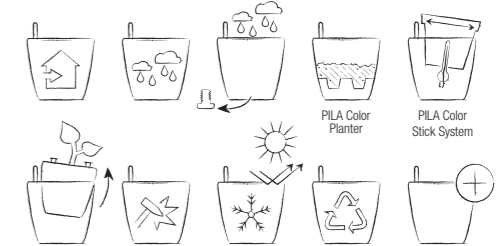

ADVANTAGES

TECHNICAL DETAILS

PILA Color Planter
35 × 35 × 32.5 cm / 3.9 l water reservoir / 14.5 l plant volume
14 × 14 × 13 inch / 1 US.liq.gal water reservoir / 3.3 US.dry.gal plant volume

PILA Color Stick System
35 × 35 × 16.5 cm / 2.4 l water reservoir
14 × 14 × 6.5 inch / 0.6 US.liq.gal water reservoir

PILA Color Storage
35 × 35 × 32.5 cm / 28.6 l storage space
14 × 14 × 13 inch / 7.5 US.liq.gal storage space

See p. 174-175 for more technical details